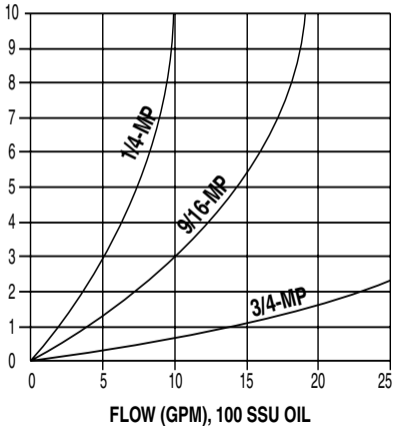

Flow Data - 24-GPM SIZE

Filter Housing Less Element

284 Series Glass Fiber Elements

284 Series Stainless Elements