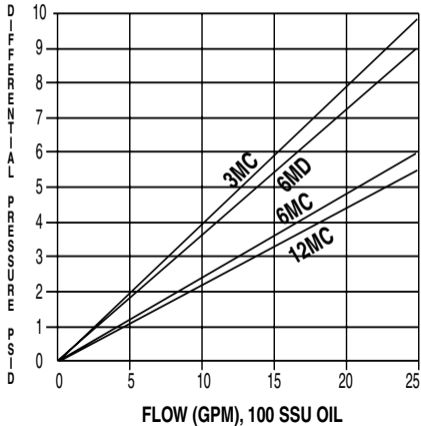

Flow Data - 24-GPM SIZE

Filter Housing Less Element

284 Series Glass Fiber Elements

284 Series Stainless Elements