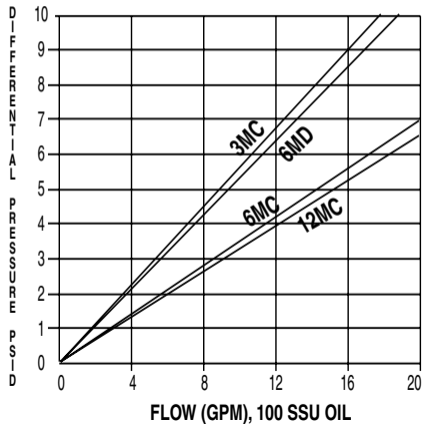

Flow Data - 16-GPM SIZE

Filter Housing Less Element

234 Series Glass Fiber Elements

234 Series Stainless Elements