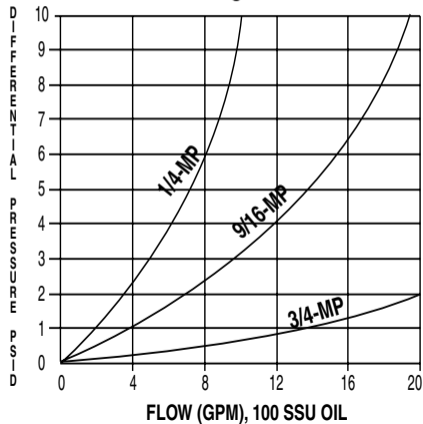

Flow Data - 16-GPM SIZE

Filter Housing Less Element

234 Series Glass Fiber Elements

234 Series Stainless Elements